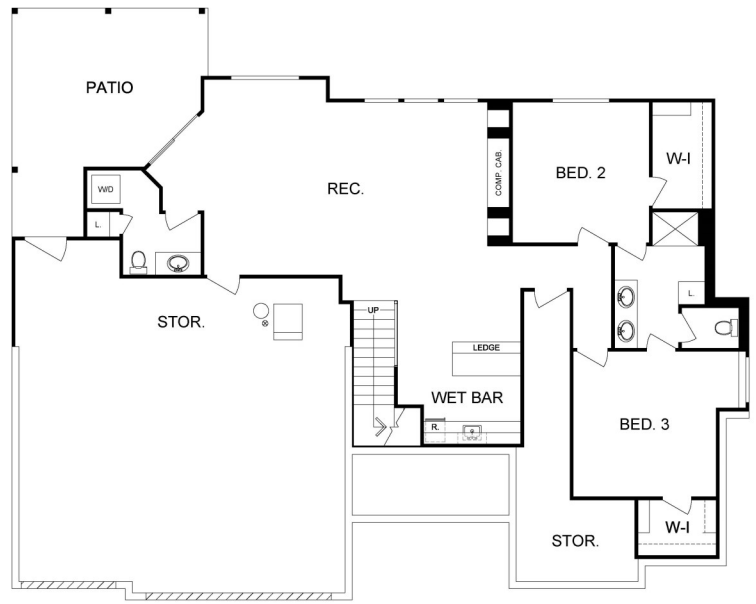

The Bennington

Pfeifer Homes
INCORPORATED

3,150 SqFt | 4 Bed | 4 Bath | Reverse 1 1/2

Main Level

Lower Level

Main Level: 1,841 SqFt
Lower Level: 1,309 SqFt
Total: 3,150 SqFt

Copy Right December, 2016

www.PfeiferHomes.com