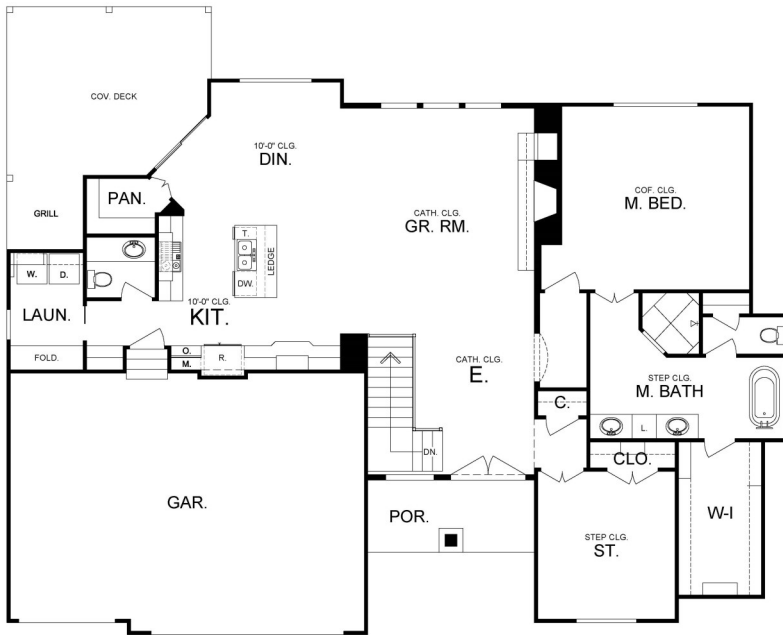

The Bennington

Pfeifer Homes
INCORPORATED

3,150 SqFt | 4 Bed | 4 Bath | Reverse 1 1/2

Main Level

Lower Level

Main Level: 1,841 SqFt
Lower Level: 1,309 SqFt
Total: 3,150 SqFt

Copy Right December, 2016

www.PfeiferHomes.com